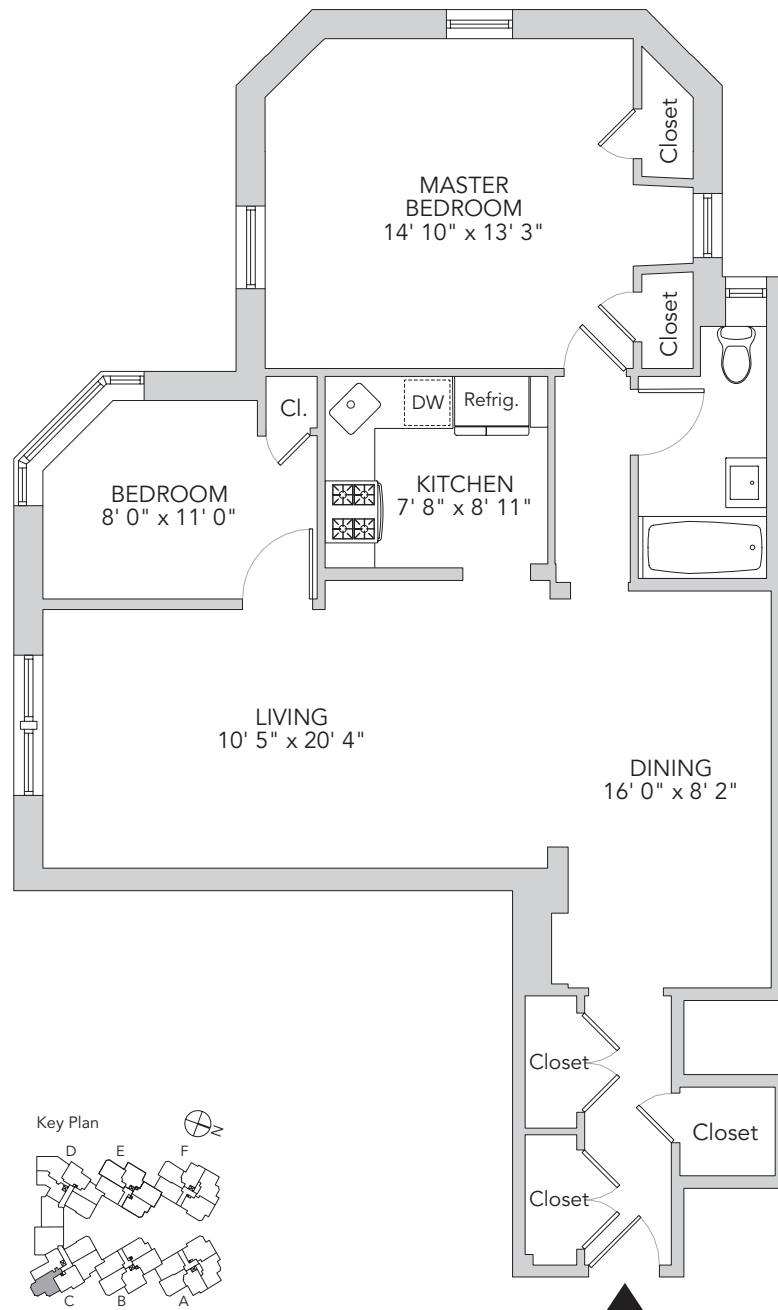

RESIDENCE C5-C65 2 BEDROOMS/1 BATHROOM PLUS DINING AREA 1036 SF

WASHINGTON PLAZA
THE HEIGHT OF JACKSON HEIGHTS

73-12 35th Avenue, Jackson Heights, NY 11372 | (718) 899-0202 | www.wplazany.com

All dimensions are approximate and subject to field variation. Some floor plan configurations vary slightly on each floor.
THE COMPLETE OFFERING TERMS ARE IN AN OFFERING PLAN AVAILABLE FROM SPONSOR. FILE NO. C 14-0002.