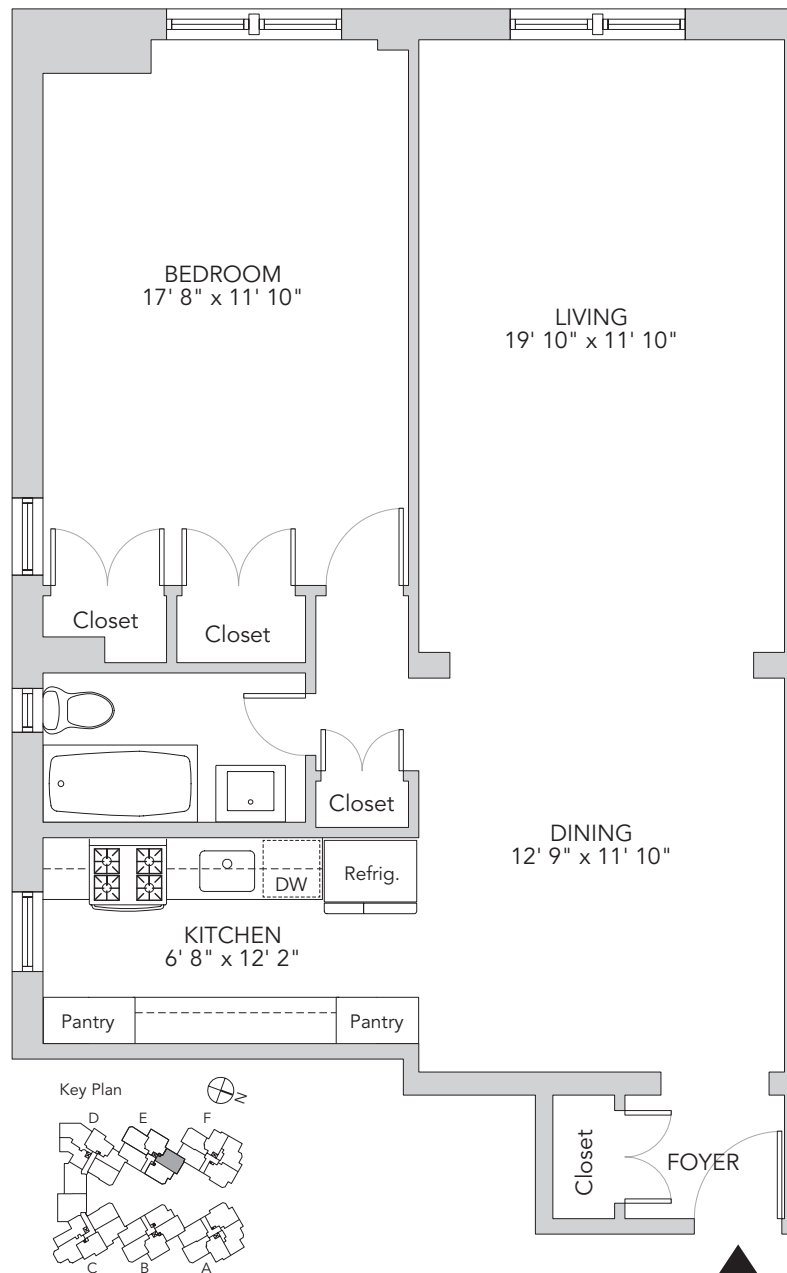

# RESIDENCE E1-E51

1 BEDROOM  
PLUS DINING AREA 891 SF

WASHINGTON PLAZA  
THE HEIGHT OF JACKSON HEIGHTS

73-12 35th Avenue, Jackson Heights, NY 11372 | (718) 899-0202 | [www.wplazany.com](http://www.wplazany.com)

All dimensions are approximate and subject to field variation. Some floor plan configurations vary slightly on each floor.  
THE COMPLETE OFFERING TERMS ARE IN AN OFFERING PLAN AVAILABLE FROM SPONSOR. FILE NO. C 14-0002.