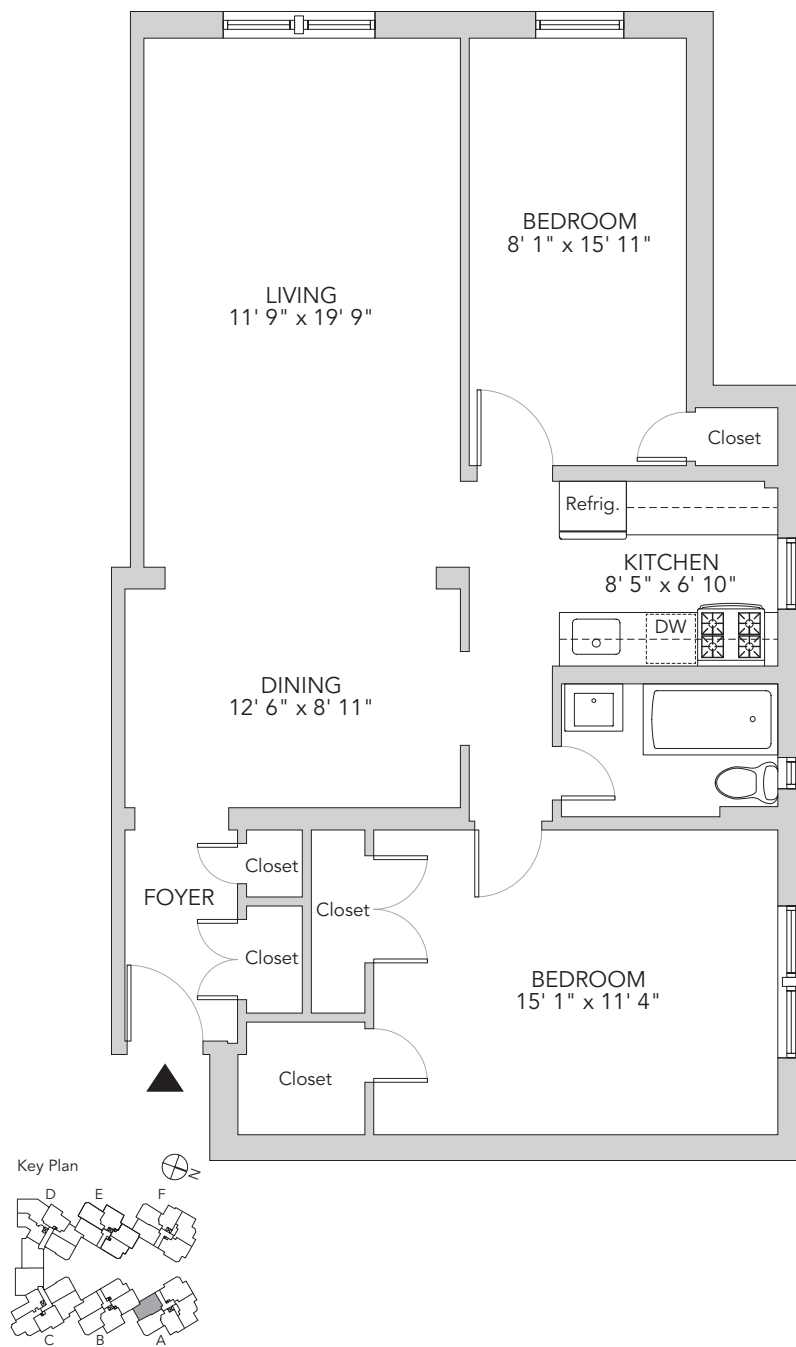

RESIDENCE A23-A63

2 BEDROOMS/1 BATHROOM
PLUS DINING AREA 999 SF

WASHINGTON PLAZA
THE HEIGHT OF JACKSON HEIGHTS

73-12 35th Avenue, Jackson Heights, NY 11372 | (718) 899-0202 | www.wplazany.com

All dimensions are approximate and subject to field variation. Some floor plan configurations vary slightly on each floor.
THE COMPLETE OFFERING TERMS ARE IN AN OFFERING PLAN AVAILABLE FROM SPONSOR. FILE NO. C 14-0002.