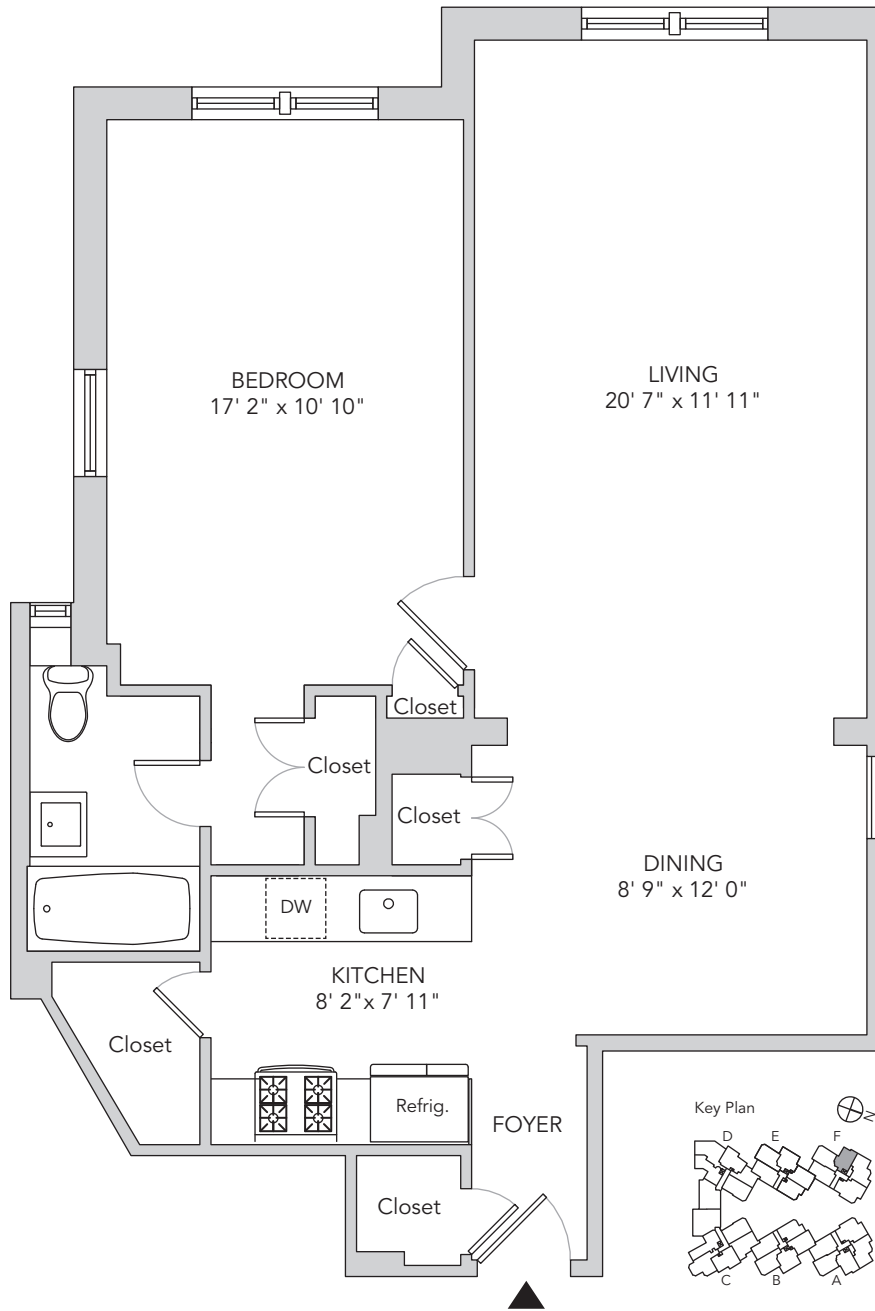

RESIDENCE F5-F65

1 BEDROOM
PLUS DINING AREA 844 SF

WASHINGTON PLAZA THE HEIGHT OF JACKSON HEIGHTS

73-12 35th Avenue, Jackson Heights, NY 11372 | (718) 793-9500 | www.wplazany.com

All dimensions are approximate and subject to field variation. Some floor plan configurations vary slightly on each floor.
THE COMPLETE OFFERING TERMS ARE IN AN OFFERING PLAN AVAILABLE FROM SPONSOR. FILE NO. C 14-0002.