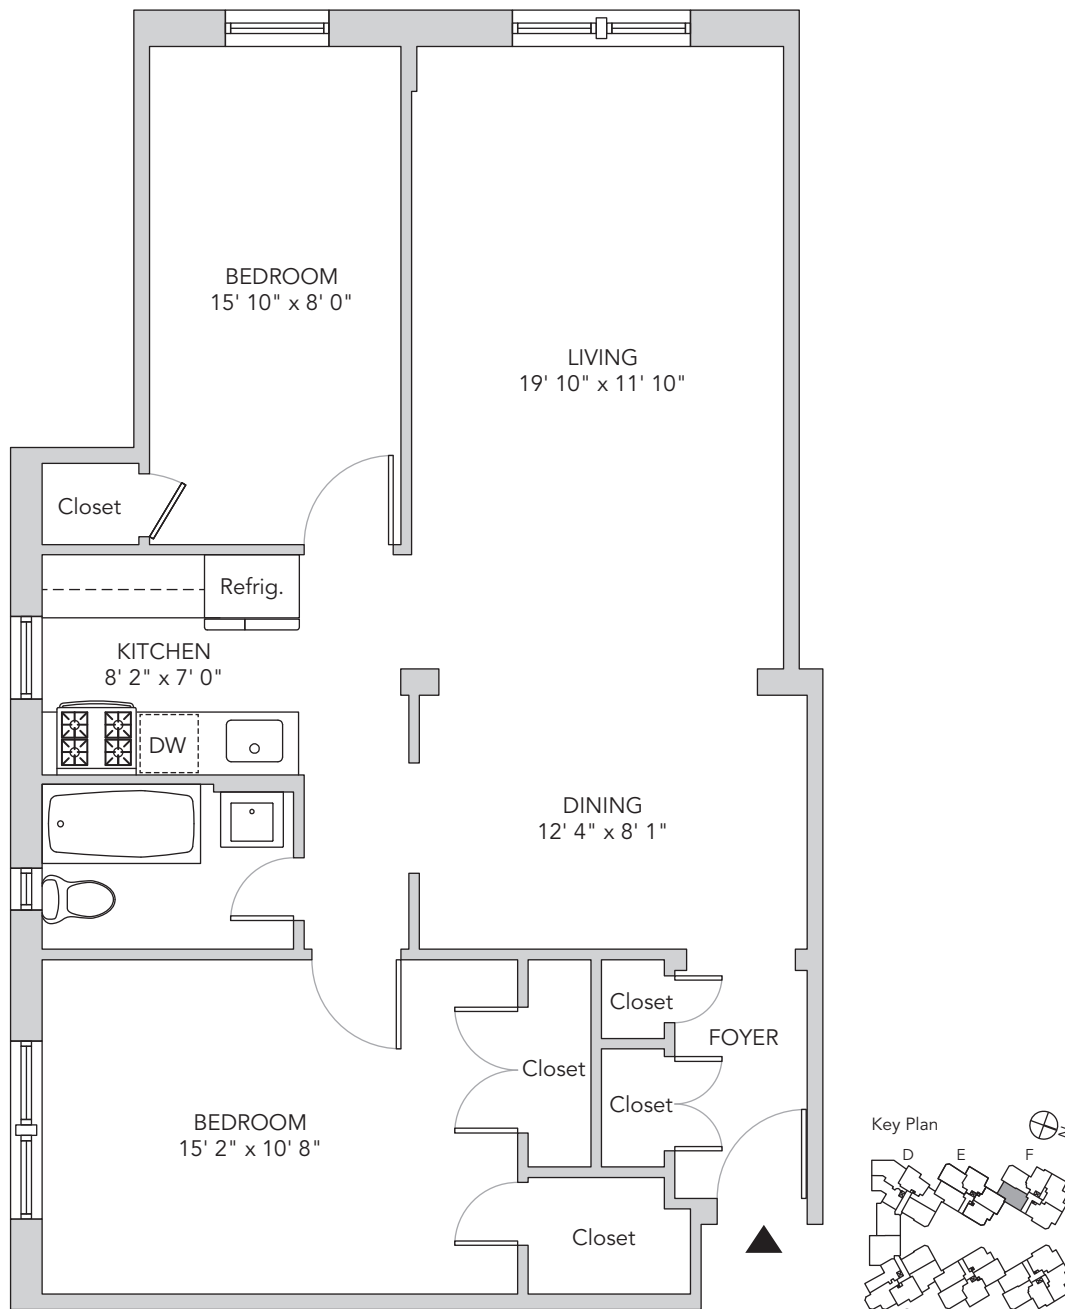

RESIDENCE F23-F63 2 BEDROOMS/1 BATHROOM PLUS DINING AREA 966 SF

WASHINGTON PLAZA THE HEIGHT OF JACKSON HEIGHTS

73-12 35th Avenue, Jackson Heights, NY 11372 | (718) 793-9500 | www.wplazany.com

All dimensions are approximate and subject to field variation. Some floor plan configurations vary slightly on each floor.
THE COMPLETE OFFERING TERMS ARE IN AN OFFERING PLAN AVAILABLE FROM SPONSOR. FILE NO. C 14-0002.