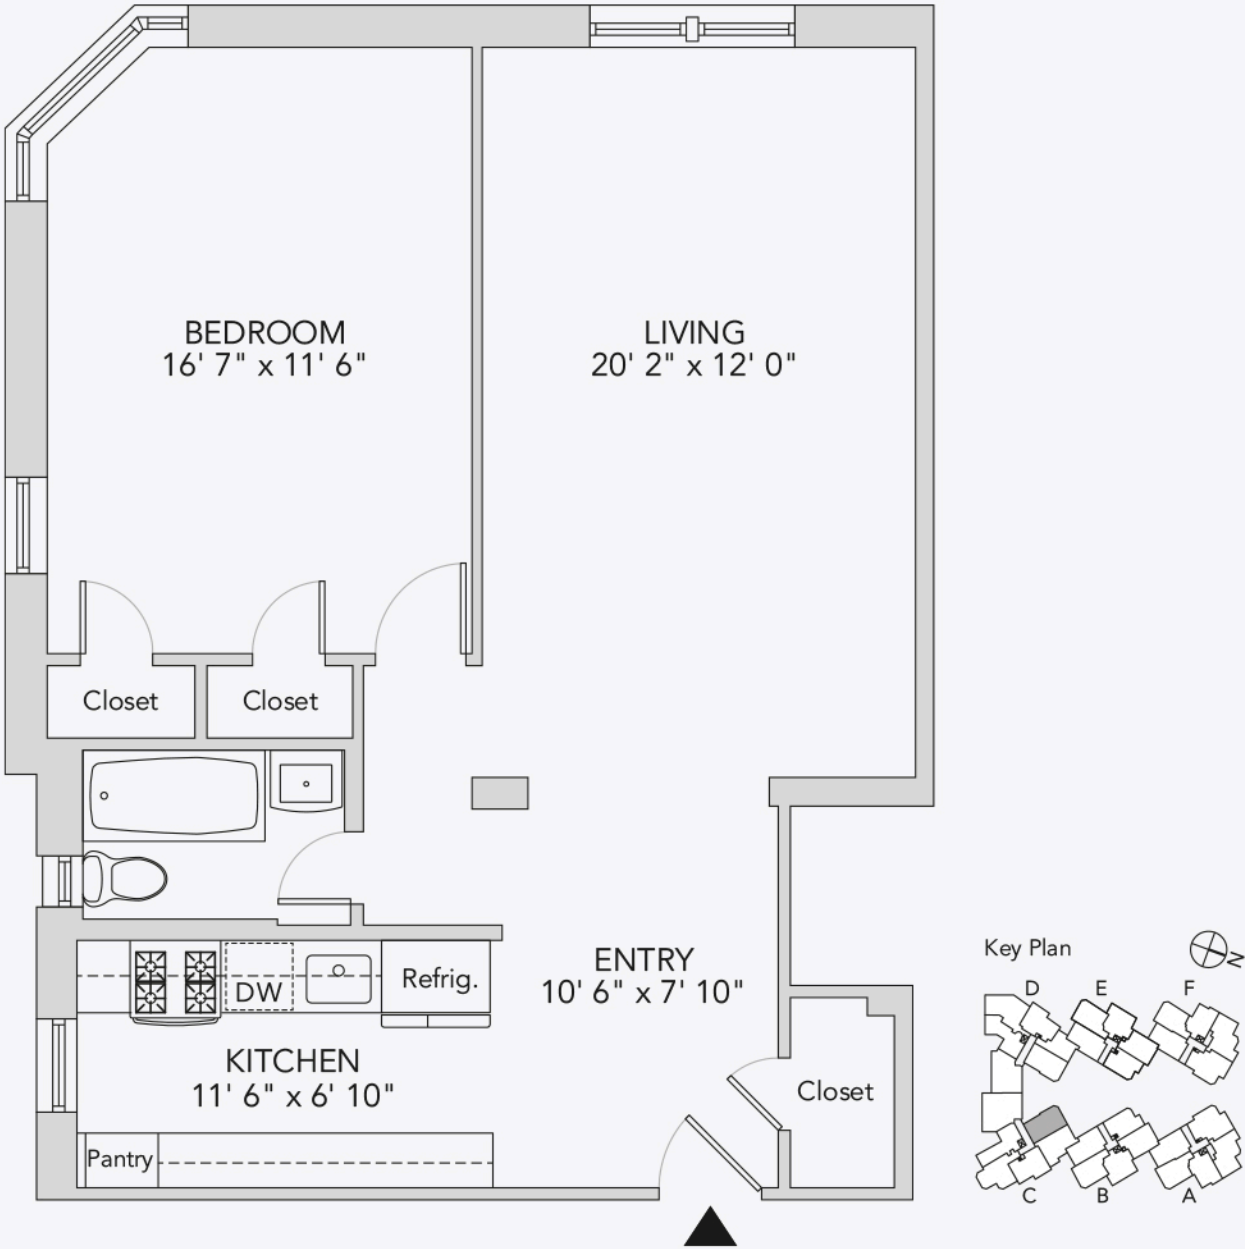

RESIDENCE C2

1 BEDROOM/1 BATHROOM
795 SF

WASHINGTON PLAZA
THE HEIGHT OF JACKSON HEIGHTS

73-12 35th Avenue, Jackson Heights, NY 11372 | (718) 877-8027 | www.wplazany.com

All dimensions are approximate and subject to field variation. Some floor plan configurations vary slightly on each floor.
THE COMPLETE OFFERING TERMS ARE IN AN OFFERING PLAN AVAILABLE FROM SPONSOR. FILE NO. C 14-0002.