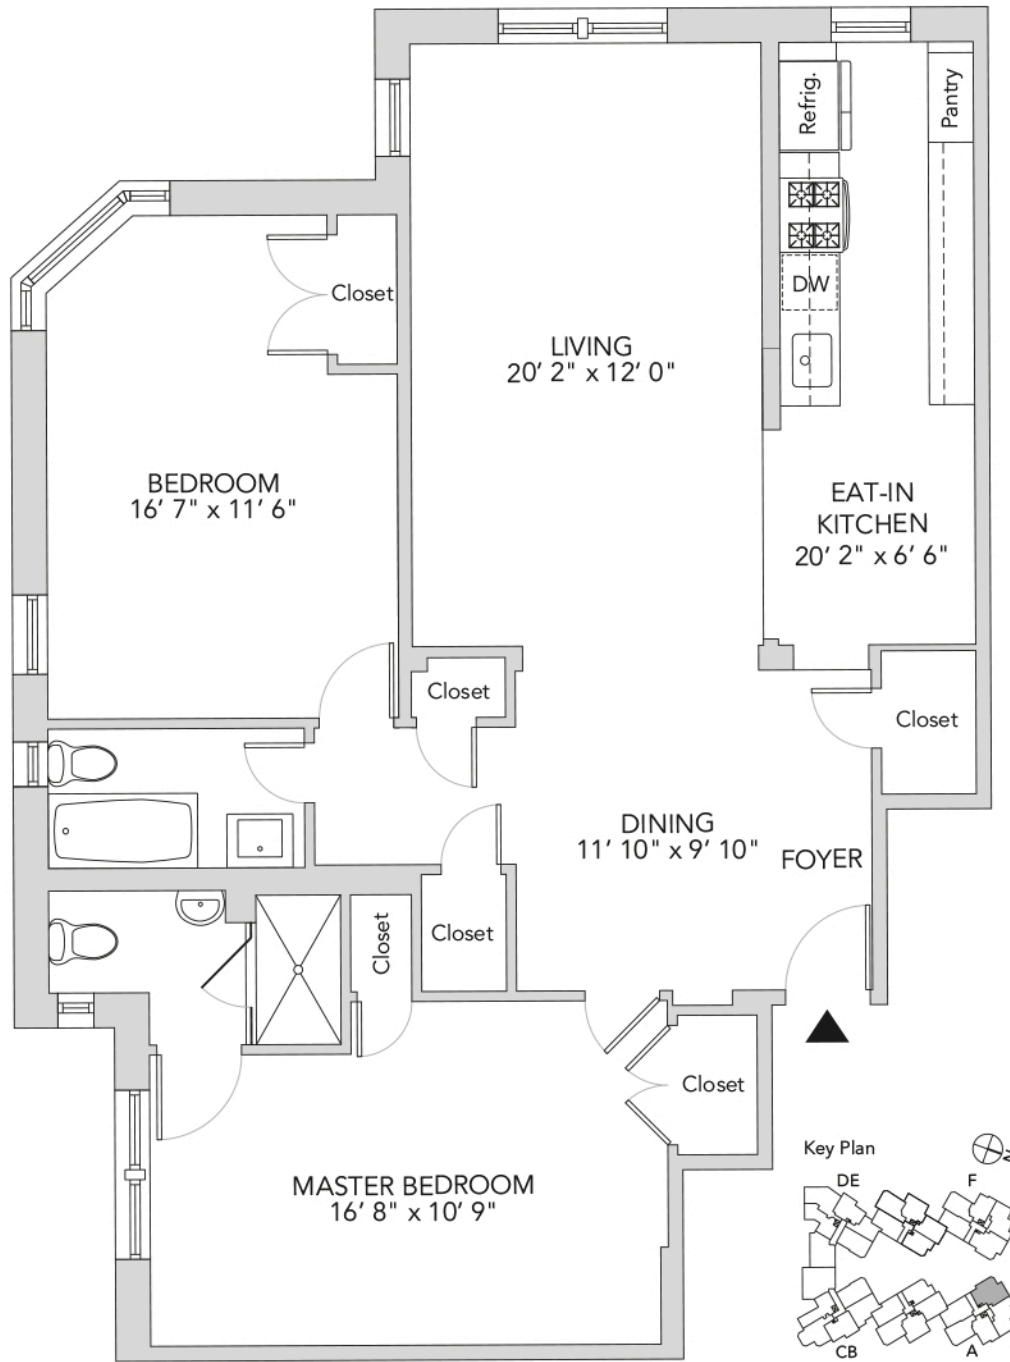

RESIDENCE A4, A34-A64 2 BEDROOMS/2 BATHROOMS PLUS DINING AREA AND EAT-IN KITCHEN 1171 SF

WASHINGTON PLAZA
THE HEIGHT OF JACKSON HEIGHTS

73-12 35th Avenue, Jackson Heights, NY 11372 | (718) 877-8027 | www.wplazany.com

All dimensions are approximate and subject to field variation. Some floor plan configurations vary slightly on each floor.
THE COMPLETE OFFERING TERMS ARE IN AN OFFERING PLAN AVAILABLE FROM SPONSOR. FILE NO. C 14-0002.