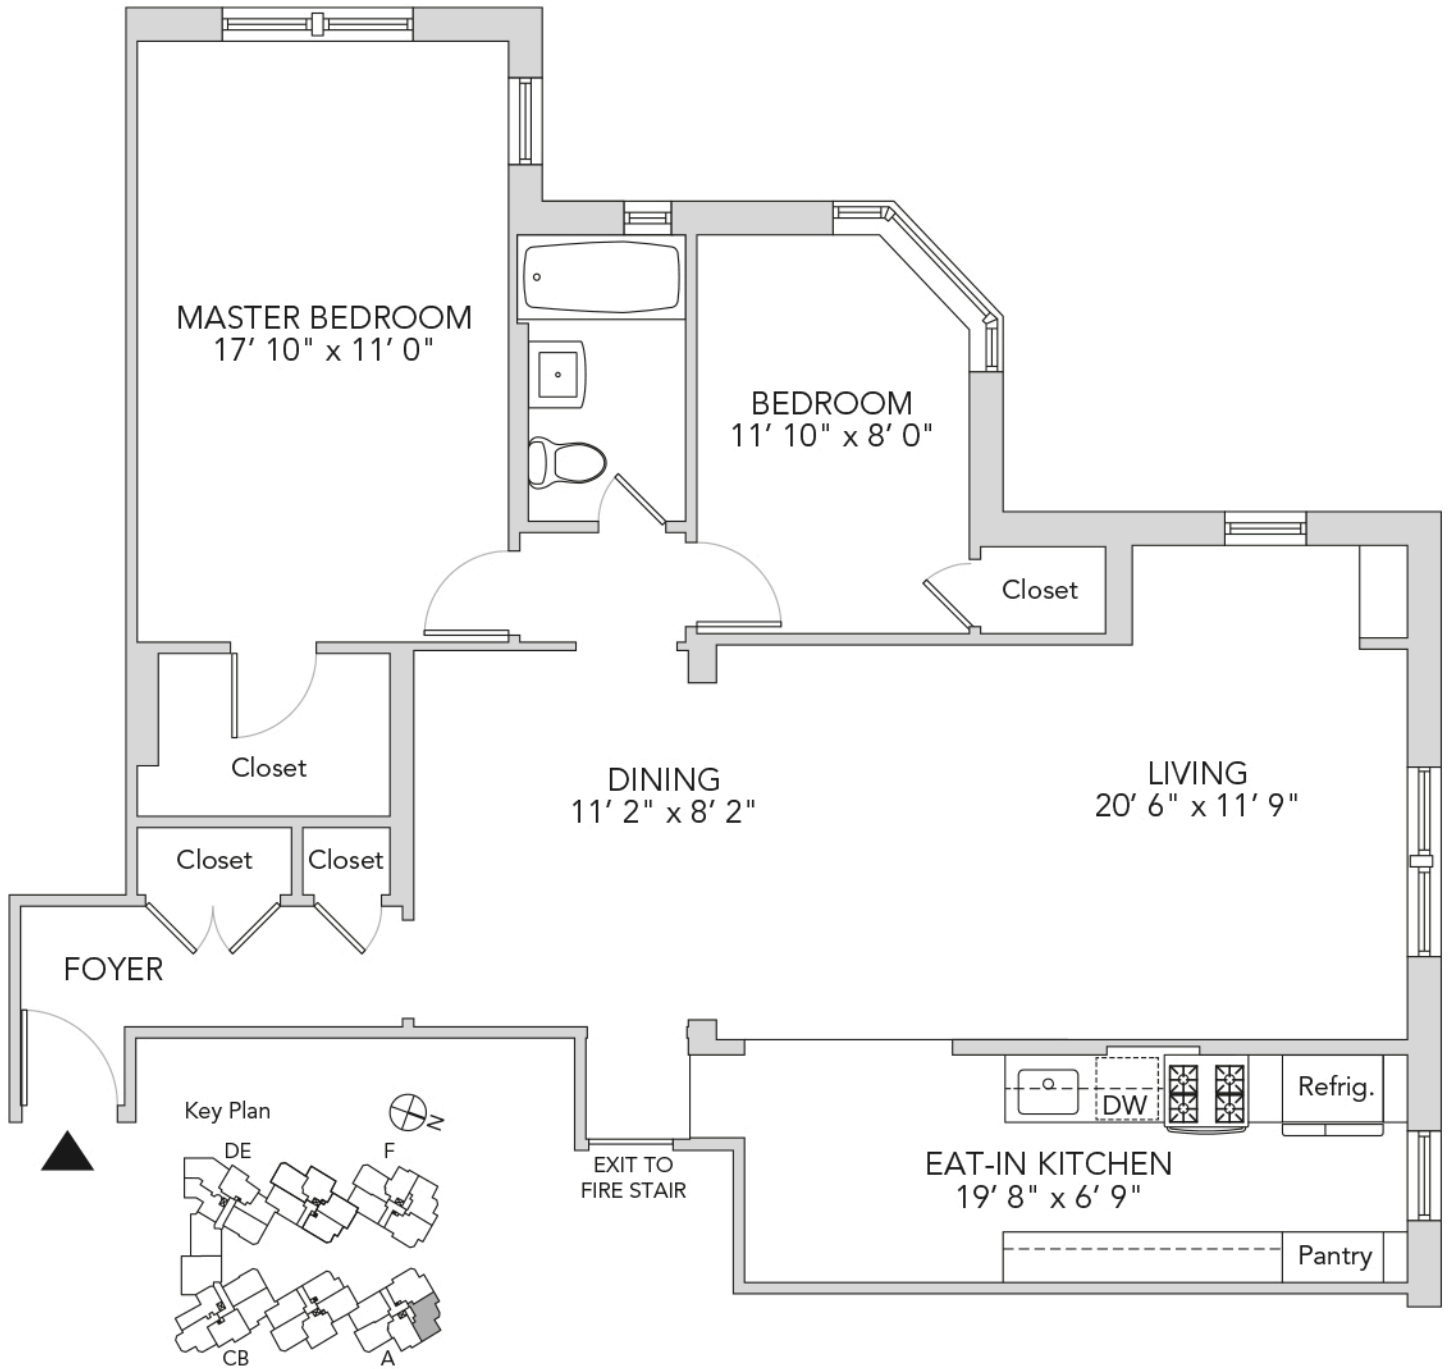

RESIDENCE A5-A65

2 BEDROOMS/1 BATHROOM
PLUS DINING AREA 999 SF

WASHINGTON PLAZA
THE HEIGHT OF JACKSON HEIGHTS

73-12 35th Avenue, Jackson Heights, NY 11372 | (718) 877-8027 | www.wplazany.com

All dimensions are approximate and subject to field variation. Some floor plan configurations vary slightly on each floor.
THE COMPLETE OFFERING TERMS ARE IN AN OFFERING PLAN AVAILABLE FROM SPONSOR. FILE NO. C 14-0002.