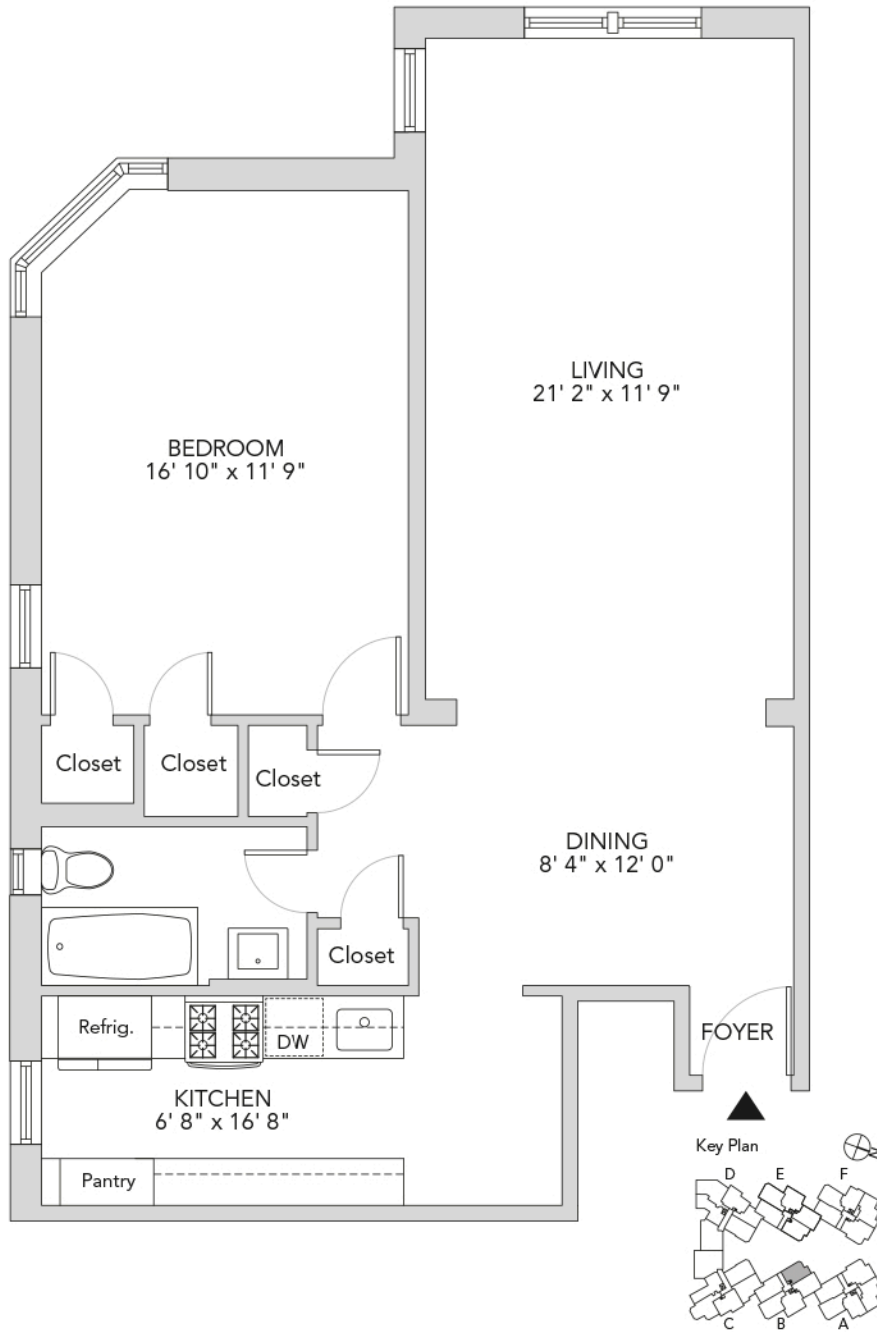

RESIDENCE B4-B64 1 BEDROOM PLUS DINING AREA 886 SF

WASHINGTON PLAZA
THE HEIGHT OF JACKSON HEIGHTS

73-12 35th Avenue, Jackson Heights, NY 11372 | (718) 877-8027 | www.wplazanyc.com

All dimensions are approximate and subject to field variation. Some floor plan configurations vary slightly on each floor.
THE COMPLETE OFFERING TERMS ARE IN AN OFFERING PLAN AVAILABLE FROM SPONSOR. FILE NO. C 14-0002.