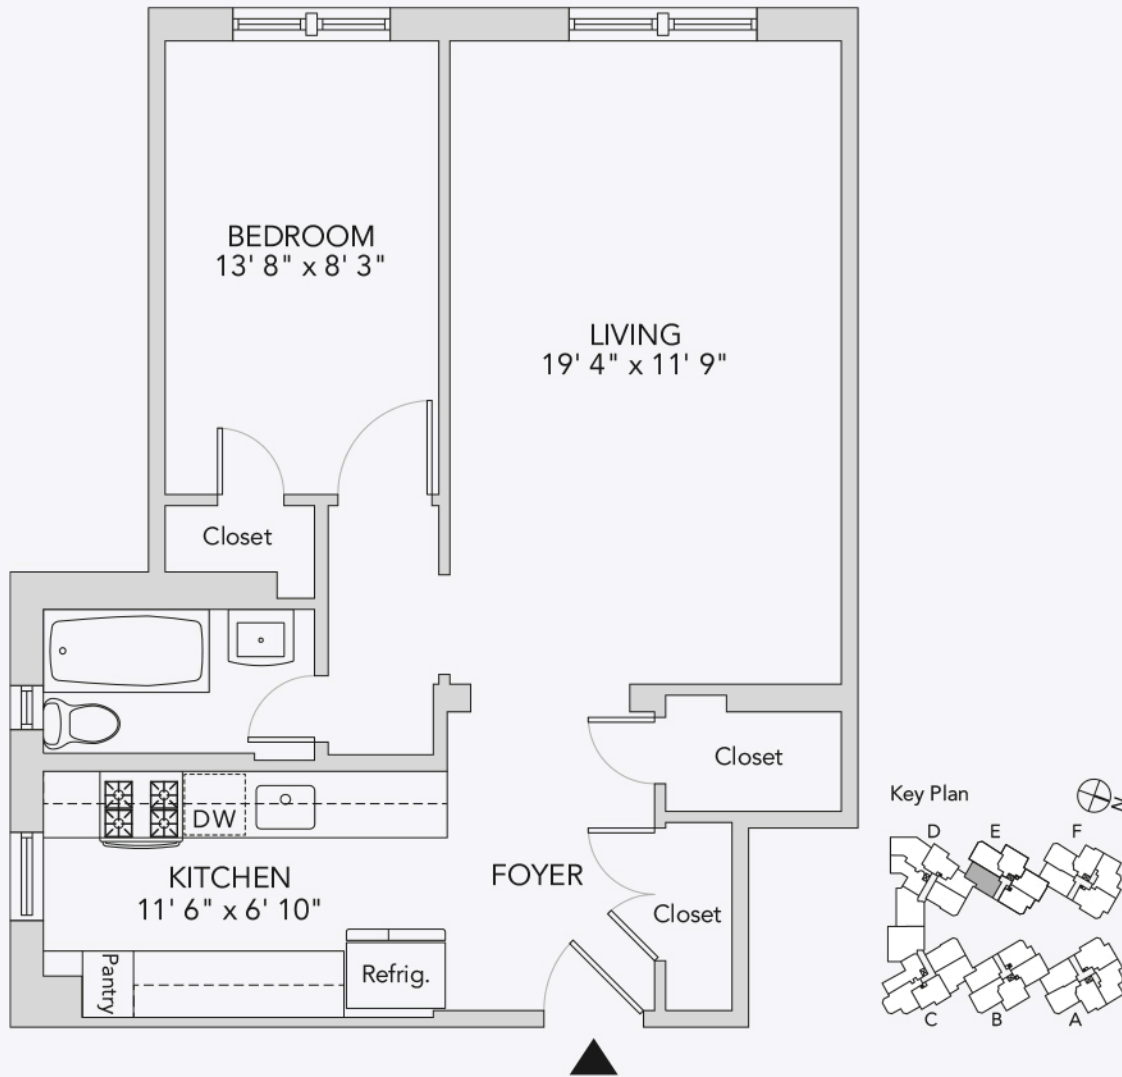

RESIDENCE E3

1 BEDROOM/1 BATHROOM
688 SF

WASHINGTON PLAZA
THE HEIGHT OF JACKSON HEIGHTS

73-12 35th Avenue, Jackson Heights, NY 11372 | (718) 877-8027 | www.wplazany.com

All dimensions are approximate and subject to field variation. Some floor plan configurations vary slightly on each floor.
THE COMPLETE OFFERING TERMS ARE IN AN OFFERING PLAN AVAILABLE FROM SPONSOR. FILE NO. C 14-0002.